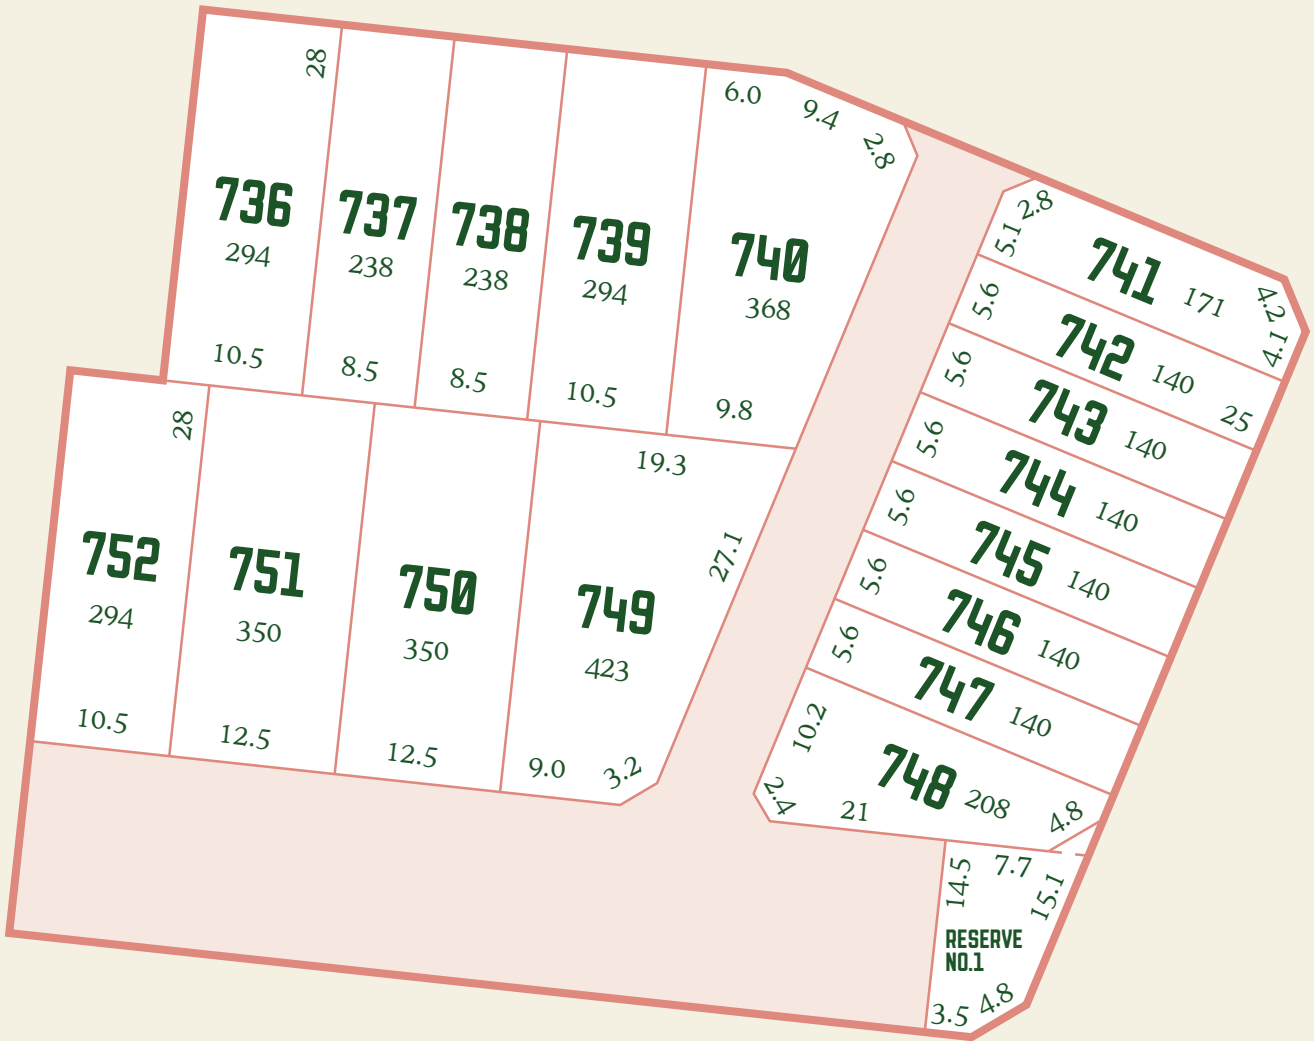

# PLATFORM

## STAGE 7A

NAME	LOT	PRICE
------	-----	-------

**Contact**  
Khoa Nguyen — 0408 102 944 or [liveatplatform.com.au](http://liveatplatform.com.au)

**Disclaimer:** While best endeavours have been used to provide information in this publication that is true and accurate, Wolfdene and related entities accept no responsibility and disclaim all liability in respect to errors or inaccuracies it may contain. Prospective purchasers should make their own inquiries to verify the information contained herein. All plans, copy, illustrations and images are depictions for presentation purposes only.

# PLATFORM

STAGE 7A