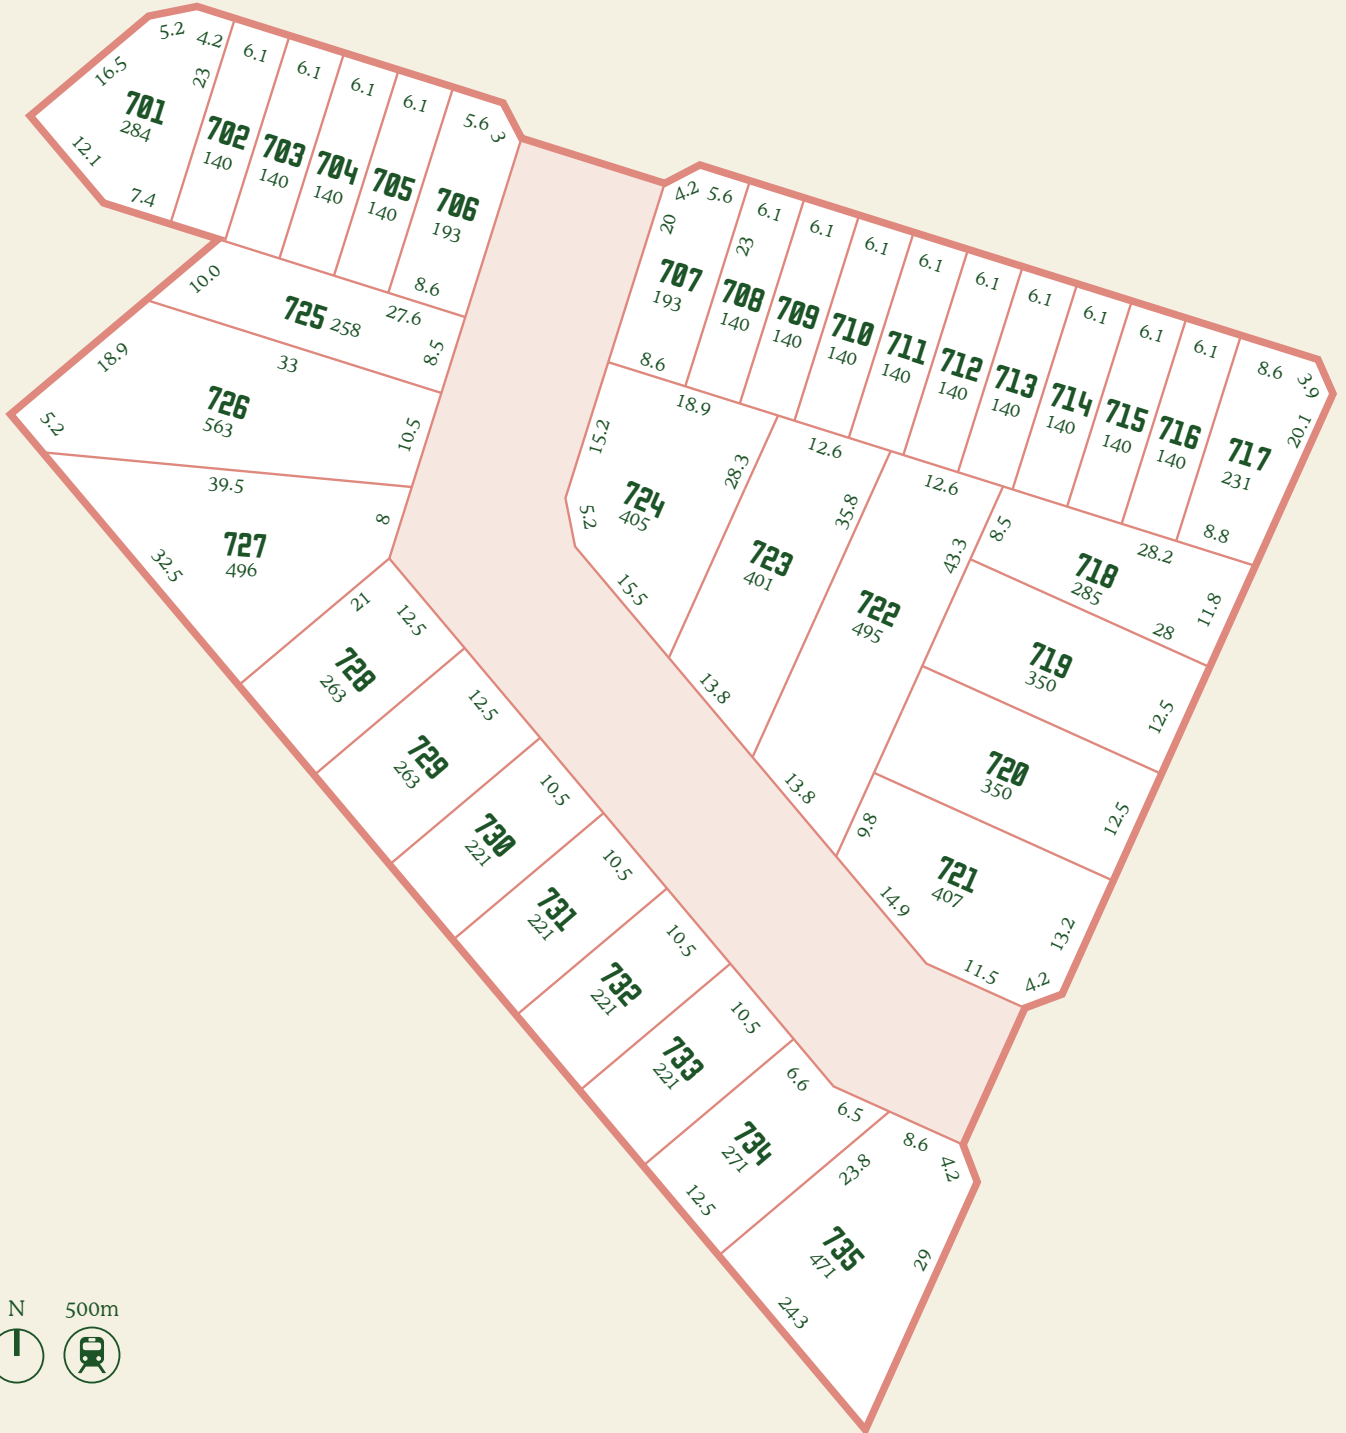

PLATFORM

STAGE 7

NAME

LOT

PRICE

Contact
Khoa Nguyen — 0408 102 944 or liveatplatform.com.au

Disclaimer: While best endeavours have been used to provide information in this publication that is true and accurate, Wolfdene and related entities accept no responsibility and disclaim all liability in respect to errors or inaccuracies it may contain. Prospective purchasers should make their own inquiries to verify the information contained herein. All plans, copy, illustrations and images are depictions for presentation purposes only.

PLATFORM

STAGE 7